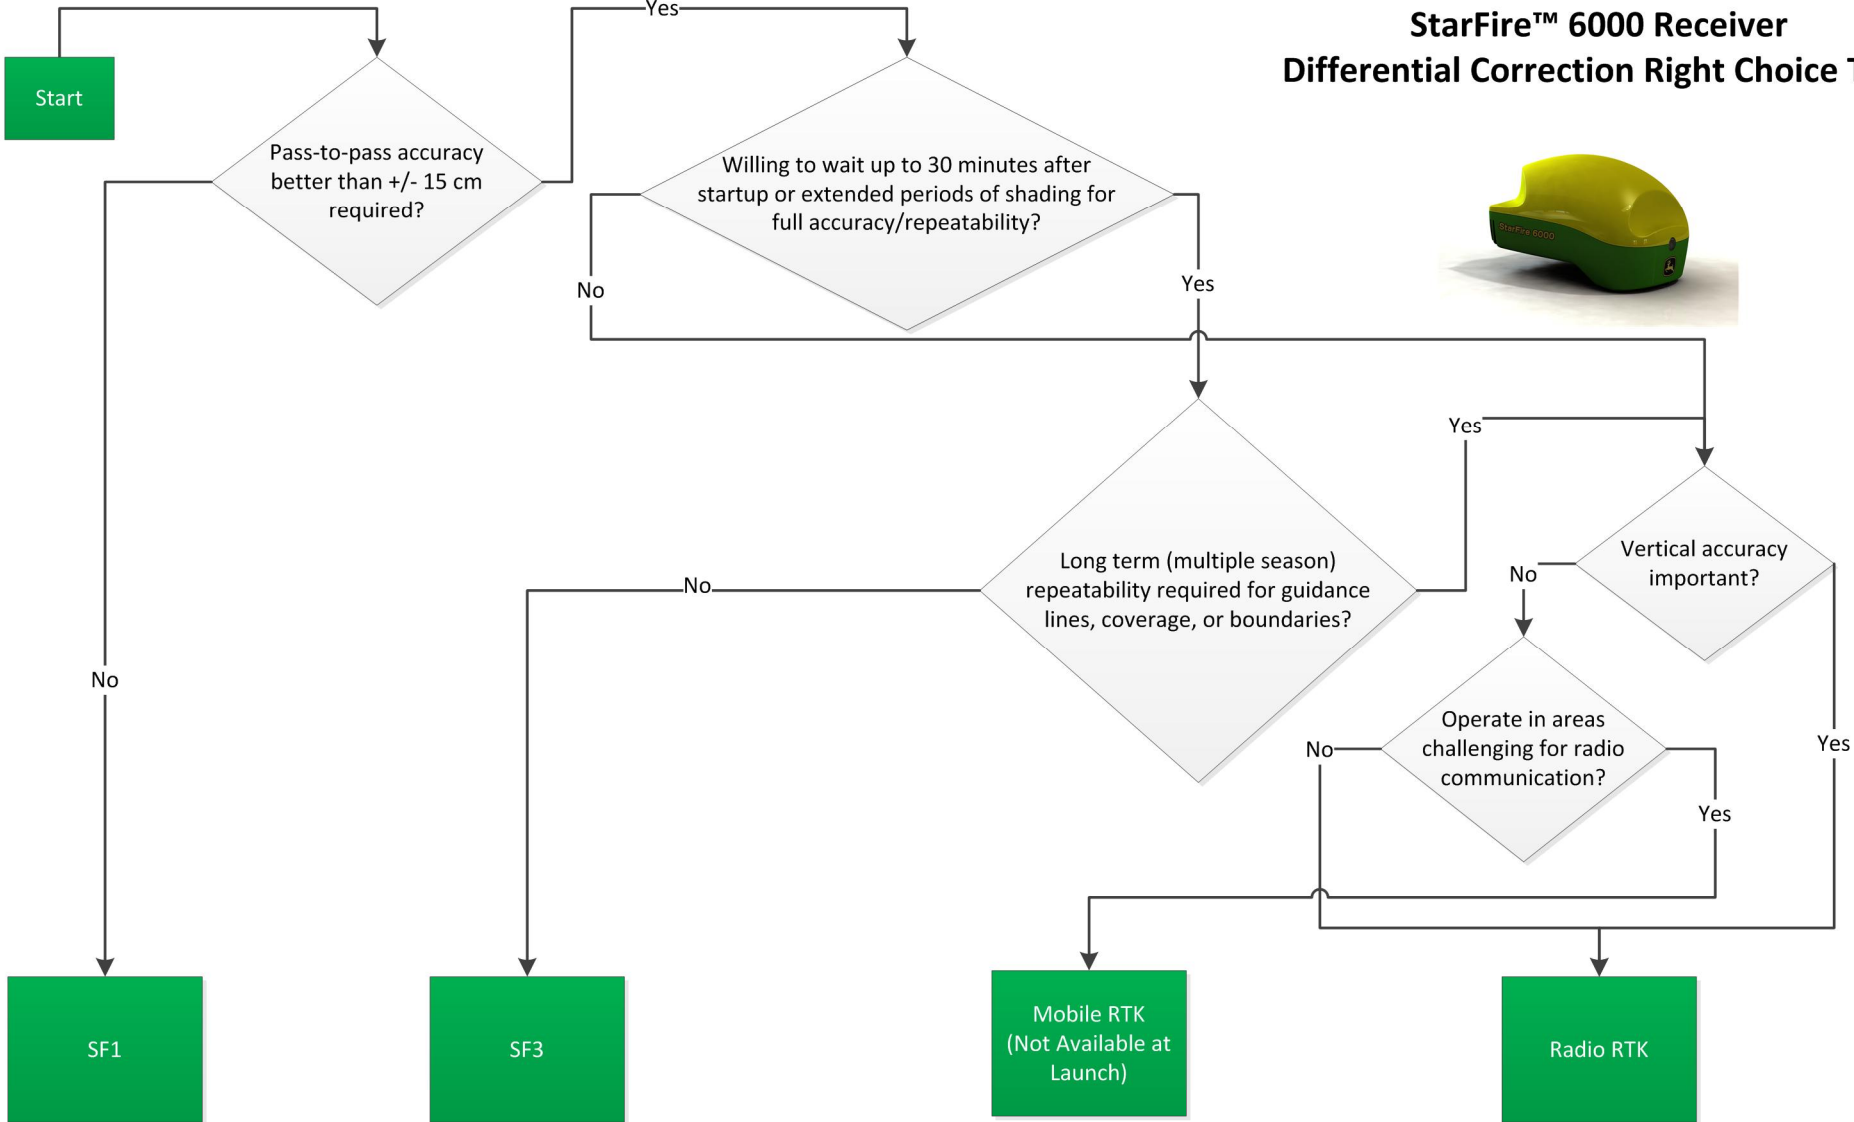

StarFire™ 6000 Receiver Differential Correction Right Choice Tool

- Examples:**
- Tillage
 - Broad-acre chemical/fertilizer application (broadcast fertilizer spreading, spraying)
 - Price-sensitive customers

- Examples:**
- Multiple operations (planting, fertilizer sidedressing, post-emerge spraying, harvest) using the same guidance lines for one entire season
 - Strip till
 - Controlled traffic
 - Repeatable Section Control performance for an entire season
 - Customers in areas where RTK networks do not exist
 - Customers who are price-sensitive and don't invest in RTK infrastructure

- Examples:**
- AutoTrac in hills and areas with thick tree cover
 - Customers with fields that cover a large geographical area (would otherwise require multiple RTK base stations)
 - Customers with JDLink and John Deere Mobile RTK Signal coverage
 - Boundary mapping for long-term Section Control performance
 - Repeatable guidance lines over multiple years (drip tape irrigation, sugarcane, strip till, controlled traffic)

- Examples:**
- AutoTrac in flat terrain or areas without thick tree cover
 - iGrade (requires local RTK base station)
 - Boundary mapping for long-term Section Control performance
 - Repeatable guidance lines over multiple years (drip tape irrigation, sugarcane, strip till, controlled traffic)